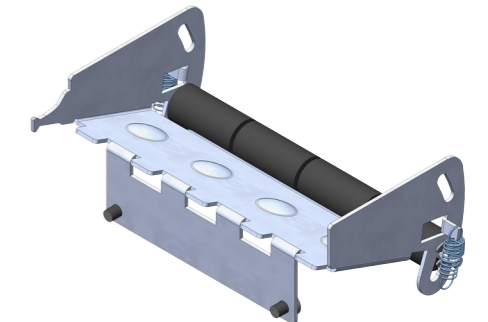

Paper roll holder with paper stopper

Metal mounting bracket for printer modul without Presenter

Paper roll holder with „tensioner“

Exit sensor with LEDs for printer modul without Presenter

Paper guide

GeBE-COMPACT Plus C32 printer modul without Presenter

Paper guide with so called „tensioner“ for extra big paper rolls

Plastic Bezel in green, optional in white transparent

Exit sensor with LEDs for printer modul with Presenter

GeBE-COMPACT Plus C32 printer modul with Presenter

Metal mounting bracket for printer modul with Presenter