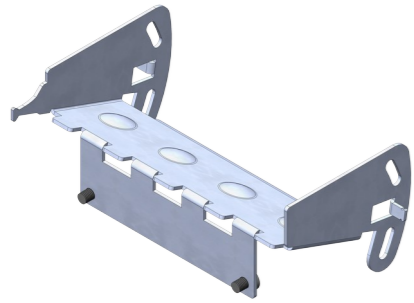

Paper roll holder with paper stopper

Metal mounting bracket for printer modul without Presenter

Paper roll holder with „tensioner“

Exit sensor with LEDs for printer modul without Presenter

Paper guide

GeBE-COMPACT Plus C32 printer modul without Presenter

Paper guide with so called „tensioner“ for extra big paper rolls

Plastic Bezel in green, optional in white transparent

Exit sensor with LEDs for printer modul with Presenter

GeBE-COMPACT Plus C32 printer modul with Presenter

Metal mounting bracket for printer modul with Presenter