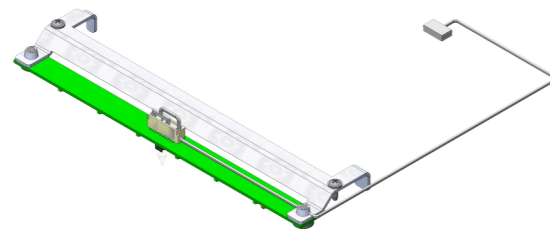

Paper roll holder with paper stopper

Metal mounting bracket for printer modul without Presenter

Paper roll holder with „tensioner“

Exit sensor with LEDs for printer modul without Presenter

Paper guide

GeBE-COMPACT Plus C32 printer modul without Presenter

Paper guide with so called „tensioner“ for extra big paper rolls

Plastic Bezel in green, optional in white transparent

Exit sensor with LEDs for printer modul with Presenter

GeBE-COMPACT Plus C32 printer modul with Presenter

Metal mounting bracket for printer modul with Presenter