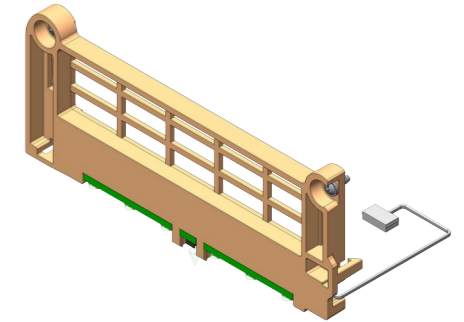

Paper roll holder with paper stopper

Metal mounting bracket for printer modul without Presenter

Paper roll holder with „tensioner“

Exit sensor with LEDs for printer modul without Presenter

Paper guide

GeBE-COMPACT Plus C32 printer modul without Presenter

Paper guide with so called „tensioner“ for extra big paper rolls

Plastic Bezel in green, optional in white transparent

Exit sensor with LEDs for printer modul with Presenter

GeBE-COMPACT Plus C32 printer modul with Presenter

Metal mounting bracket for printer modul with Presenter