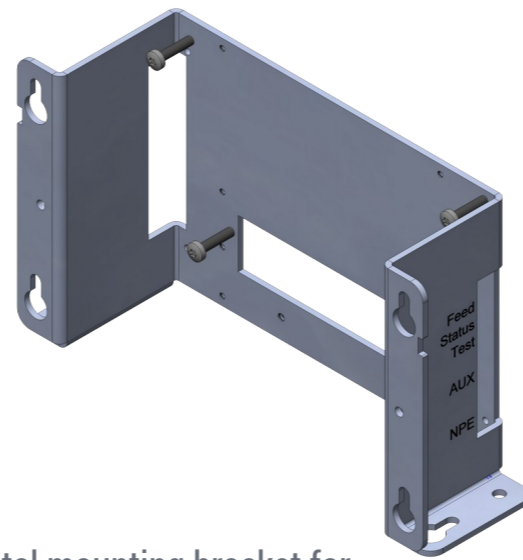

Paper roll holder with paper stopper

Metal mounting bracket for printer modul without Presenter

Paper roll holder with „tensioner“

Exit sensor with LEDs for printer modul without Presenter

Paper guide

GeBE-COMPACT Plus C32 printer modul without Presenter

Paper guide with so called „tensioner“ for extra big paper rolls

Plastic Bezel in green, optional in white transparent

Exit sensor with LEDs for printer modul with Presenter

GeBE-COMPACT Plus C32 printer modul with Presenter

Metal mounting bracket for printer modul with Presenter