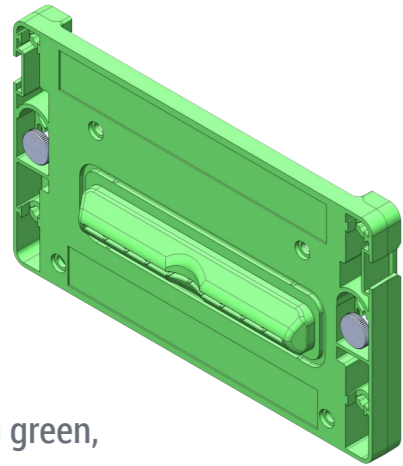

Paper roll holder with paper stopper

Metal mounting bracket for printer modul without Presenter

Paper roll holder with „tensioner“

Exit sensor with LEDs for printer modul without Presenter

Paper guide

GeBE-COMPACT Plus C32 printer modul without Presenter

Paper guide with so called „tensioner“ for extra big paper rolls

Plastic Bezel in green, optional in white transparent

Exit sensor with LEDs for printer modul with Presenter

GeBE-COMPACT Plus C32 printer modul with Presenter

Metal mounting bracket for printer modul with Presenter