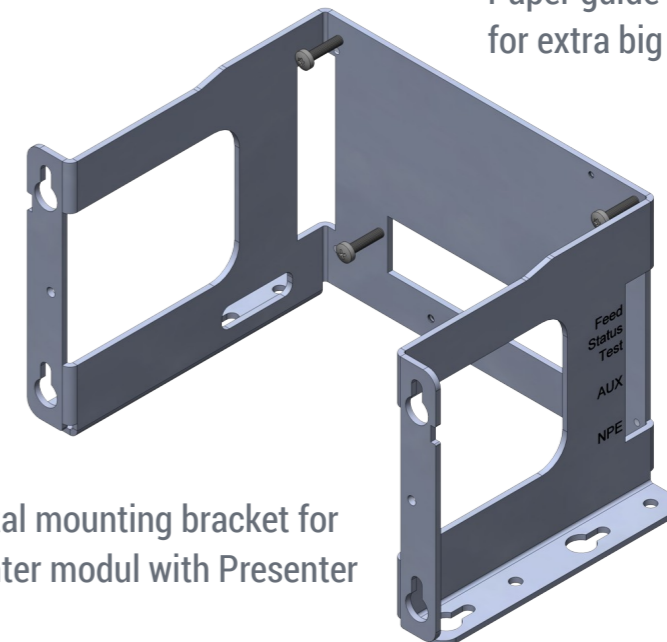

Paper roll holder with paper stopper

Metal mounting bracket for printer modul without Presenter

Paper roll holder with „tensioner“

Exit sensor with LEDs for printer modul without Presenter

Paper guide

GeBE-COMPACT Plus C32 printer modul without Presenter

Paper guide with so called „tensioner“ for extra big paper rolls

Plastic Bezel in green, optional in white transparent

Exit sensor with LEDs for printer modul with Presenter

GeBE-COMPACT Plus C32 printer modul with Presenter

Metal mounting bracket for printer modul with Presenter