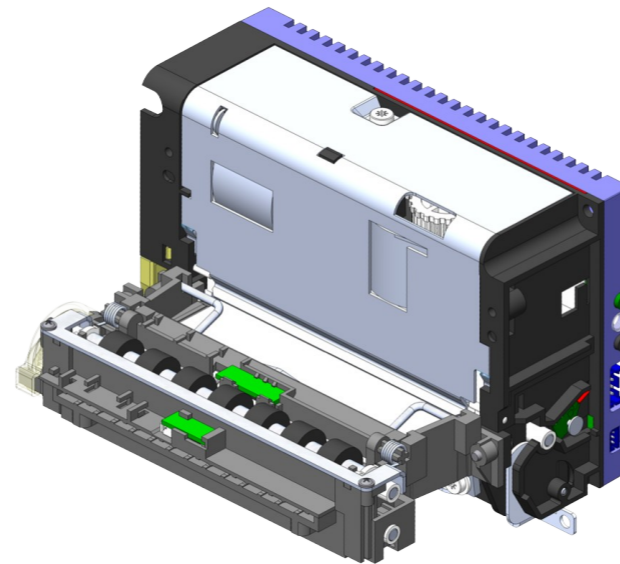

Paper roll holder with paper stopper

Metal mounting bracket for printer modul without Presenter

Paper roll holder with „tensioner“

Exit sensor with LEDs for printer modul without Presenter

Paper guide

GeBE-COMPACT Plus C32 printer modul without Presenter

Paper guide with so called „tensioner“ for extra big paper rolls

Plastic Bezel in green, optional in white transparent

Exit sensor with LEDs for printer modul with Presenter

GeBE-COMPACT Plus C32 printer modul with Presenter

Metal mounting bracket for printer modul with Presenter