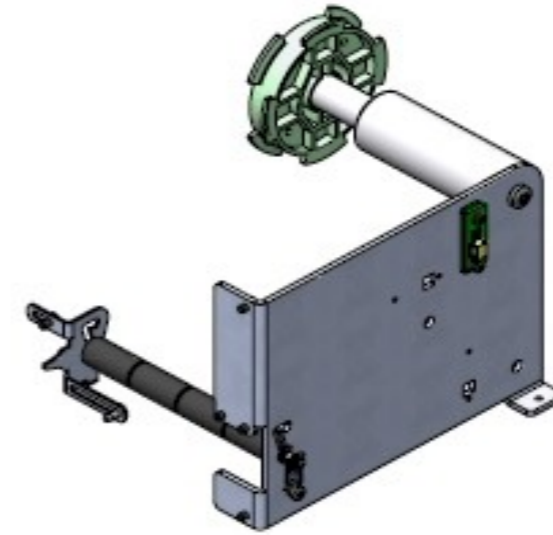

Paper roll holder with paper stopper

Metal mounting bracket for printer modul without Presenter

Paper roll holder with „tensioner“

Exit sensor with LEDs for printer modul without Presenter

Paper guide

GeBE-COMPACT Plus C32 printer modul without Presenter

Paper guide with so called „tensioner“ for extra big paper rolls

Plastic Bezel in green, optional in white transparent

Exit sensor with LEDs for printer modul with Presenter

GeBE-COMPACT Plus C32 printer modul with Presenter

Metal mounting bracket for printer modul with Presenter